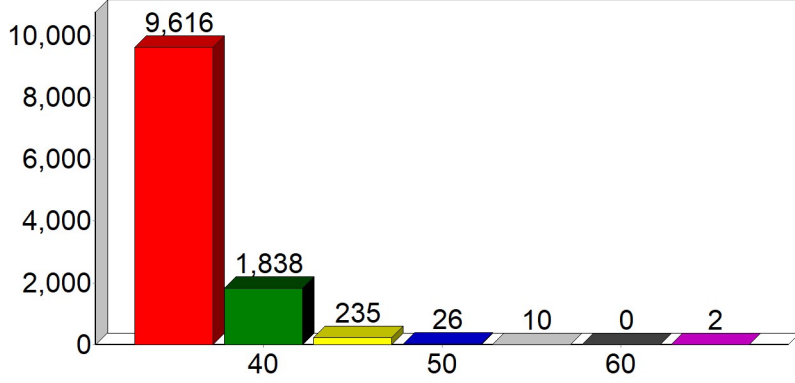

Ruspidge & Soudley Parish Council

SpeedWatch

VAS data report for the period April - June 2023

Buckshaft Road - from St White's Road *

Highest speed recorded this period:
65 MPH

Total below 30 mph:	31796
Total above 30 mph:	11727
Grand total:	43523
% above 30 mph:	27

Ruspidge Road - from St White's Road *

Total below 30 mph:	74553
Total above 30 mph:	10677
Grand total:	85230
% above 30 mph:	13

Soudley - from the Heritage Centre *

The Vehicle Activated Signs (VAS) were funded by the PCC through a grant to the Parish

Total below 30 mph:	11949
Total above 30 mph:	2489
Grand total:	14438
% above 30 mph:	17

* Direction; this is the direction FROM which vehicles are approaching the VAS (Vehicle Activated Sign)
Signs are located: Junction of Ruspidge Road and Railway Road, beside Soudley ponds and near No. 7a Buckshaft Road