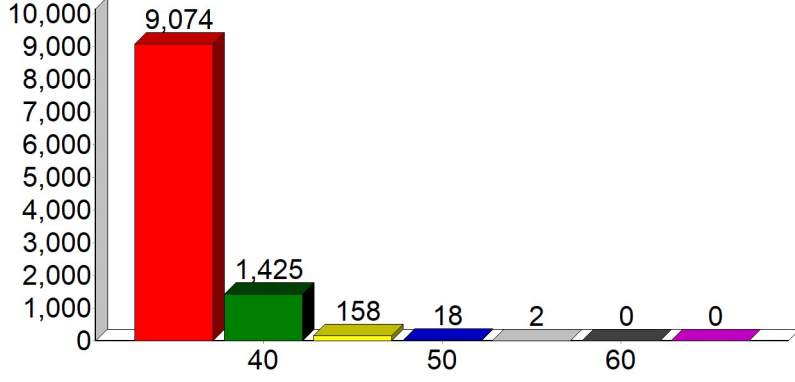

Ruspidge & Soudley Parish Council

SpeedWatch

VAS data report for the period April - June 2023

Buckshaft Road - from St White's Road *

Highest speed recorded this period:
65 MPH

Total below 30 mph:	31796
Total above 30 mph:	11727
Grand total:	43523
% above 30 mph:	27

Ruspidge Road - from St White's Road *

Total below 30 mph:	74553
Total above 30 mph:	10677
Grand total:	85230
% above 30 mph:	13

Soudley - from the Heritage Centre *

The Vehicle Activated Signs (VAS) were funded by the PCC through a grant to the Parish

Total below 30 mph:	11949
Total above 30 mph:	2489
Grand total:	14438
% above 30 mph:	17

* Direction; this is the direction FROM which vehicles are approaching the VAS (Vehicle Activated Sign)
Signs are located: Junction of Ruspidge Road and Railway Road, beside Soudley ponds and near No. 7a Buckshaft Road