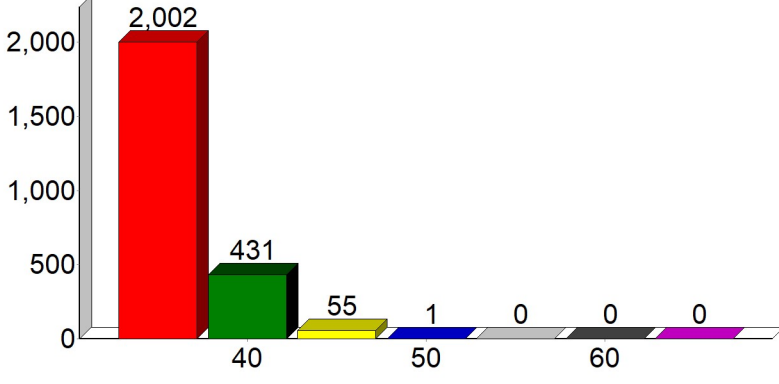

Ruspidge & Soudley Parish Council

SpeedWatch

VAS data report for the period April - June 2023

Buckshaft Road - from St White's Road *

Highest speed recorded this period:
65 MPH

Total below 30 mph:	31796
Total above 30 mph:	11727
Grand total:	43523
% above 30 mph:	27

Ruspidge Road - from St White's Road *

Total below 30 mph:	74553
Total above 30 mph:	10677
Grand total:	85230
% above 30 mph:	13

Soudley - from the Heritage Centre *

The Vehicle Activated Signs (VAS) were funded by the PCC through a grant to the Parish

Total below 30 mph:	11949
Total above 30 mph:	2489
Grand total:	14438
% above 30 mph:	17

* Direction; this is the direction FROM which vehicles are approaching the VAS (Vehicle Activated Sign)
Signs are located: Junction of Ruspidge Road and Railway Road, beside Soudley ponds and near No. 7a Buckshaft Road